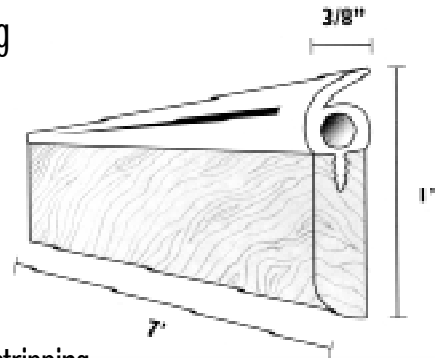

GARASEAL

GARABOTTOM

WETH-R-STRIP

INSULATED STOP

MAGNET-STOP

Since 1957, PortaSeal has been manufacturing fine weather-stripping products.

Our **WETH-R-STRIP** product is an economical, high quality, full size, wood door stop and also works on windows too. It has a self-adjusting air tight seal keeping outside air from coming in.

WETH-R-STRIP provides a permanent self-adjusting weather-seal for all exterior doors and windows. (for metal doors, see our Magnet-Stop product!)

WETH-R-STRIP combines fine quality pine, primed, with flexible vinyl, securely stapled—at a great price! The product is ideal for those on a budget who need to replace old, worn out weather-stripping on doors and windows. Its free flange will adjust to compensate for door warp-age over the years.

WETH-R-STRIP is easy to install — simply nail to outside frame. Each set contains one 3' header and two 7' side stops. Packed 12 sets per display carton.

PortaSeal makes other fine weather-stripping products designed for customer satisfaction and high profits. Check out our **MAGNET-STOP**, **INSULATED DOOR-STOP**, **GARA-SEAL** and **GARA-BOTTOM** products, only from PortaSeal!